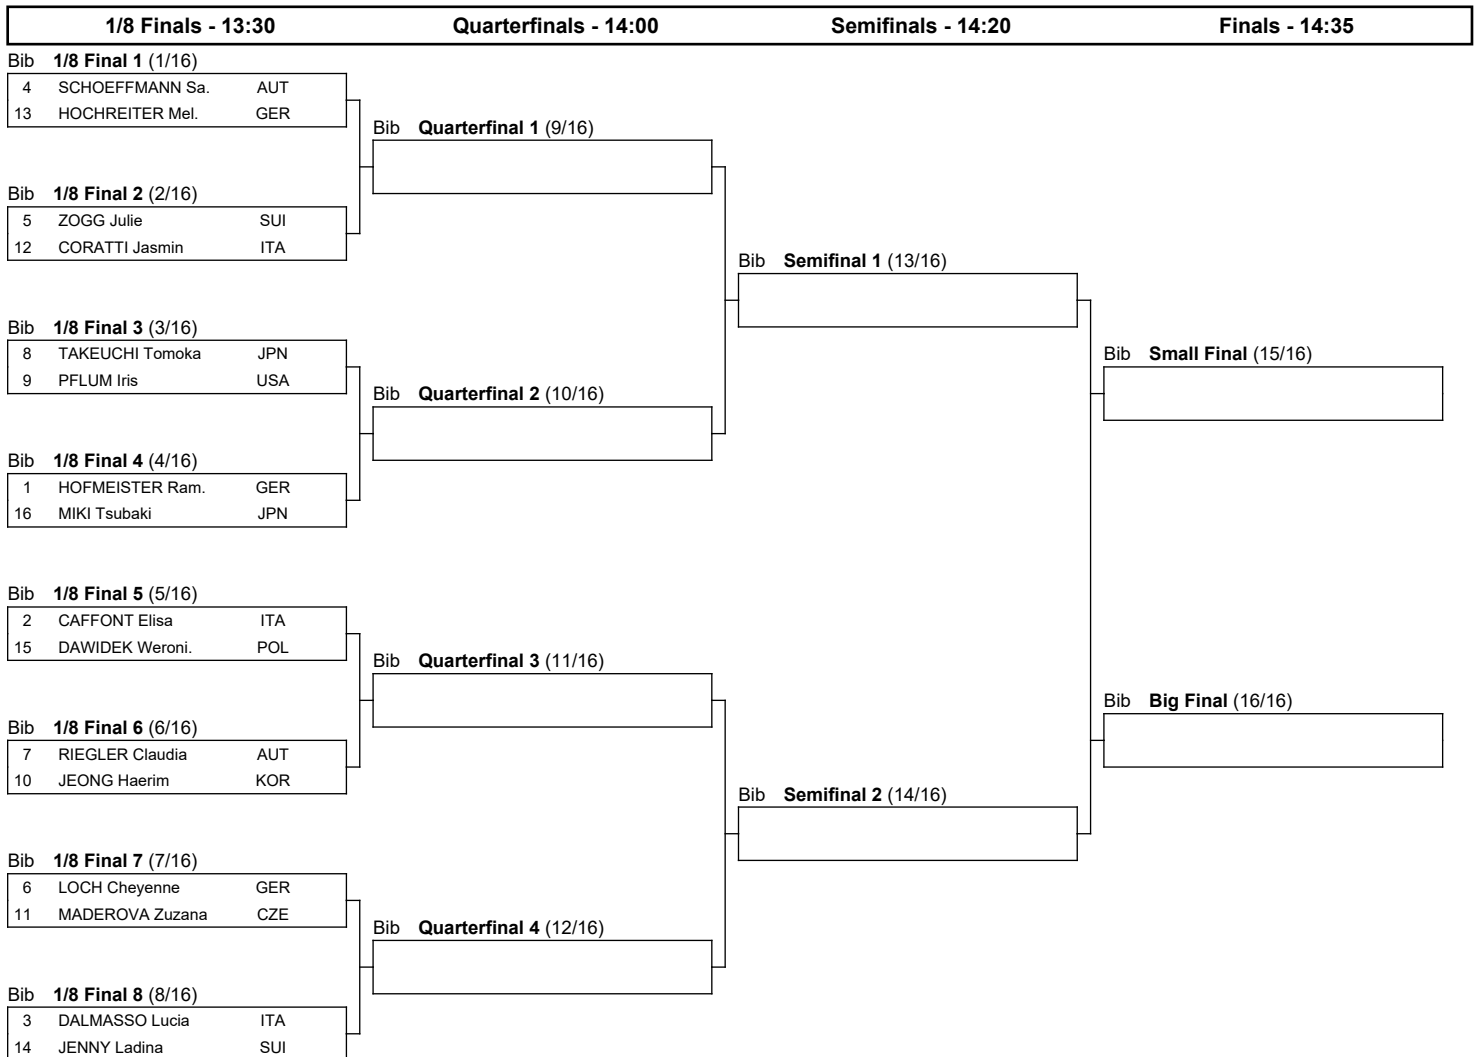

## Scuol (SUI)

### Women's Parallel Giant Slalom

SAT 13 JAN 2024

Start Time : 9:30

## BRACKETS

Progression system: The winner of a heat advances to the next phase. The winners of the 1/8 Final heats qualify to the Quarterfinals. The winners of the Quarterfinals qualify to the Semifinals. The winners of the Semifinals qualify to the Big Final. The losers of the Semifinals qualify to the Small Final.