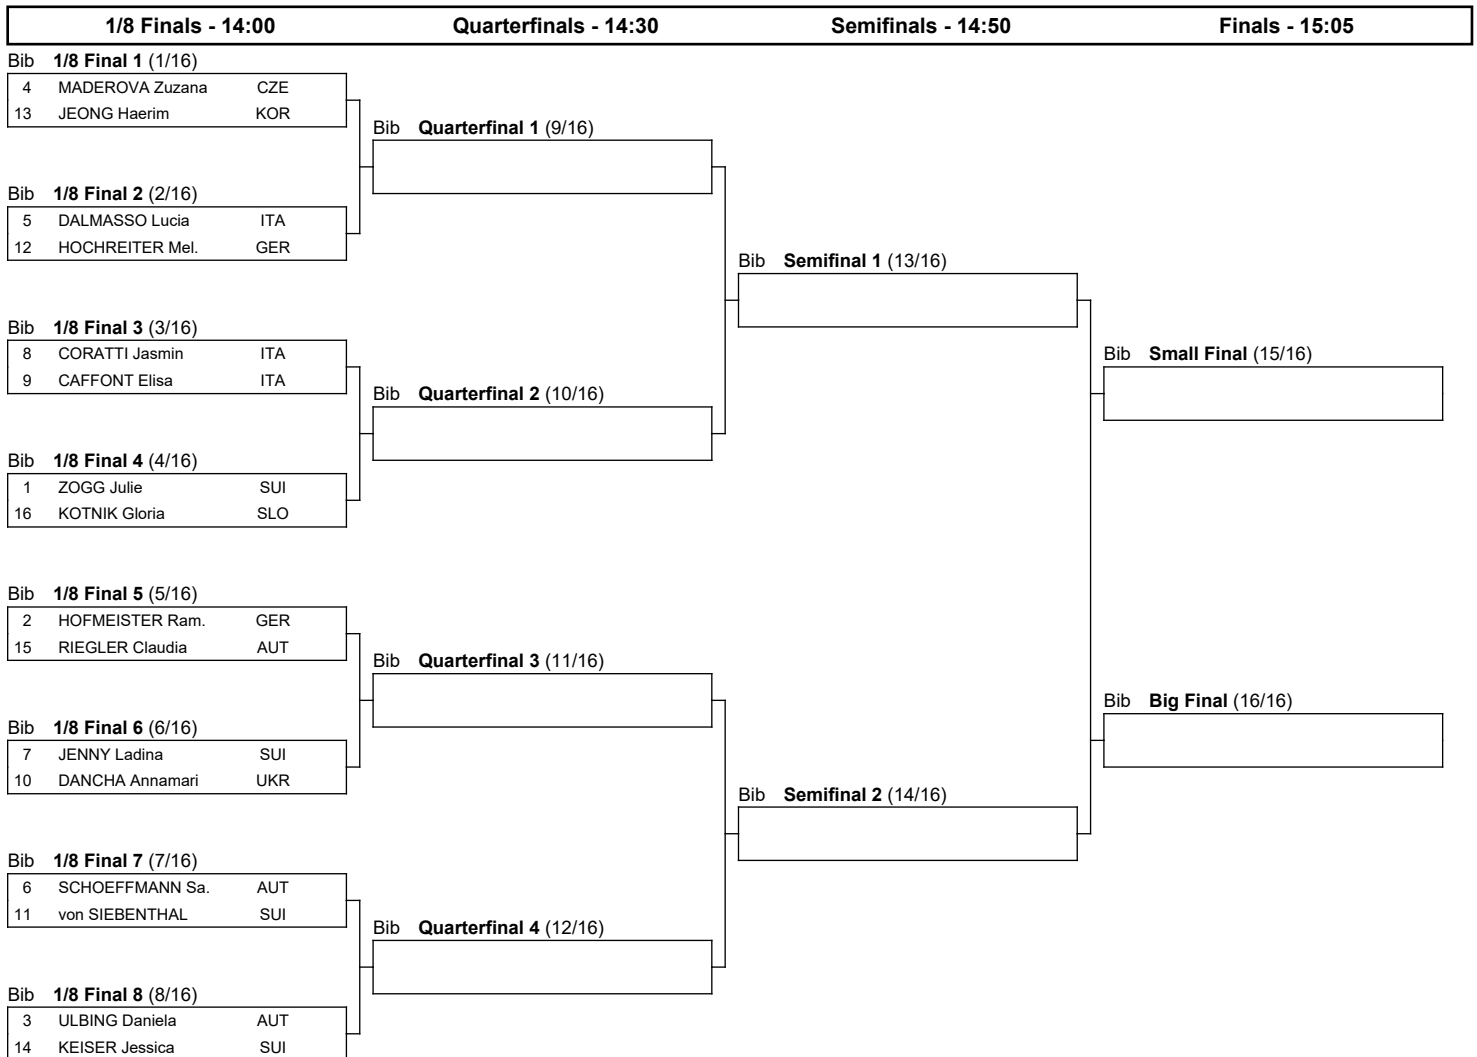

FIS SNOWBOARD WORLD CUP 2024

Davos (SUI)

Women's Parallel Slalom

SAT 23 DEC 2023

Start Time : 10:00

BRACKETS

Progression system: The winner of a heat advances to the next phase. The winners of the 1/8 Final heats qualify to the Quarterfinals. The winners of the Quarterfinals qualify to the Semifinals. The winners of the Semifinals qualify to the Big Final. The losers of the Semifinals qualify to the Small Final.

Event partners and national

Event partners:

Partner of

partners of national association:

association: