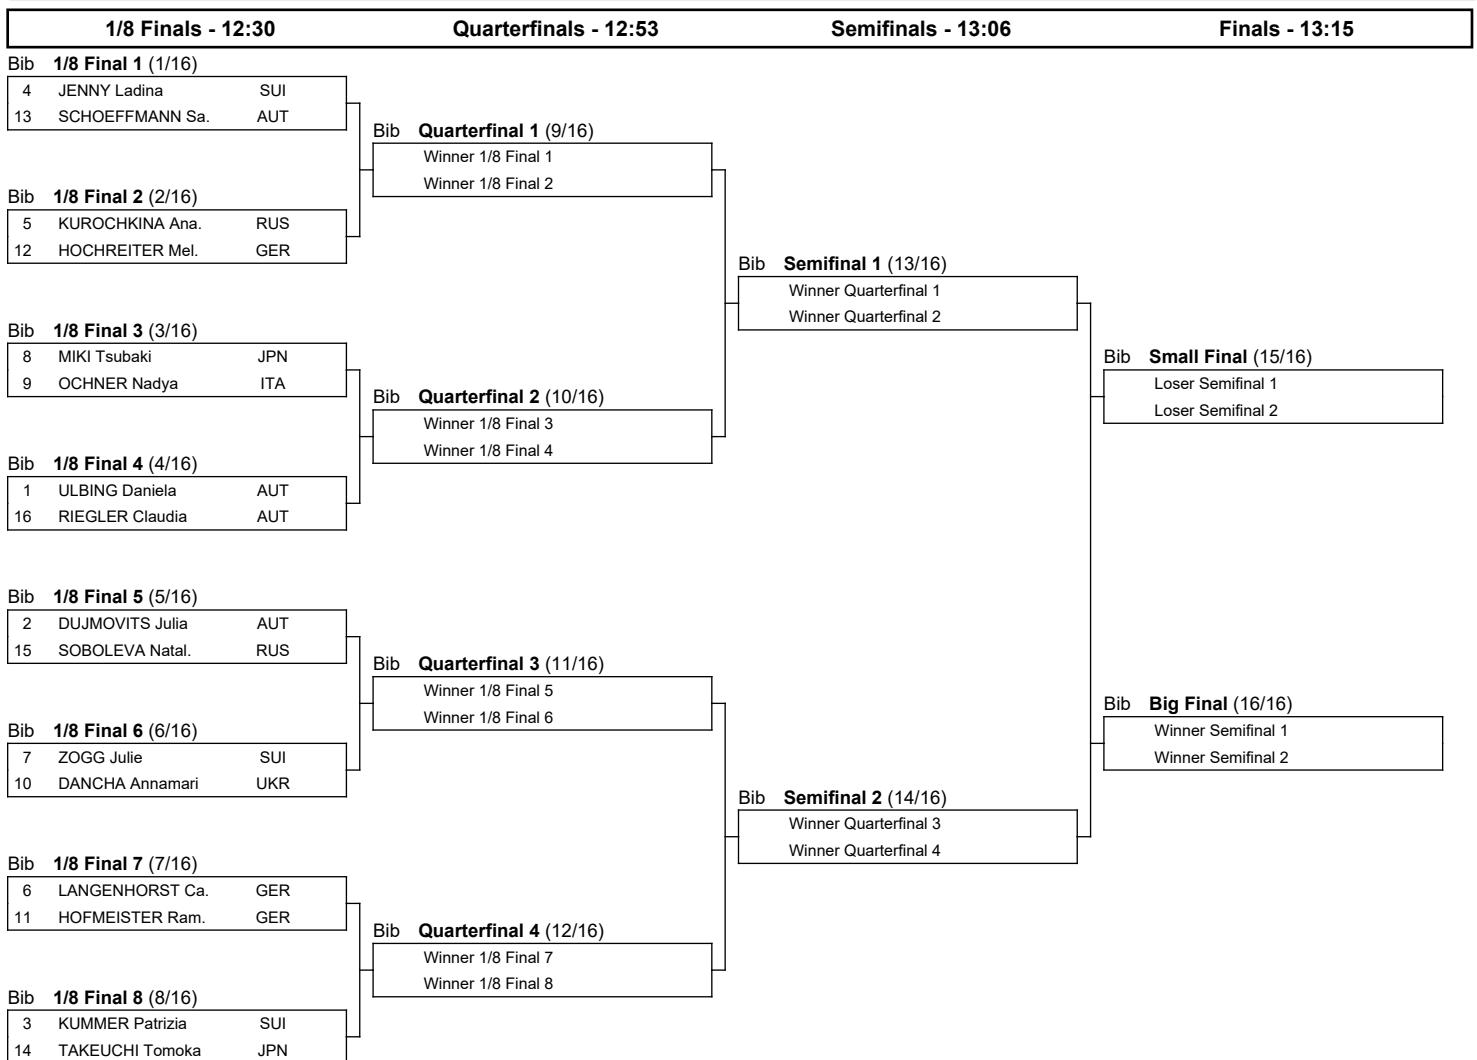

# FIS SNOWBOARD WORLD CUP 2022

## Bannoye (RUS)

Women's Parallel Slalom

SUN 12 DEC 2021

Start Time : 12:30

### BRACKETS

Progression system: The winner after one run advances to the next phase. The winners of the 1/8 Final heats qualify to the Quarterfinals. The winners of the Quarterfinals qualify to the Semifinals. The winners of the Semifinals qualify to the Big Final. The losers of the Semifinals qualify to the Small Final.