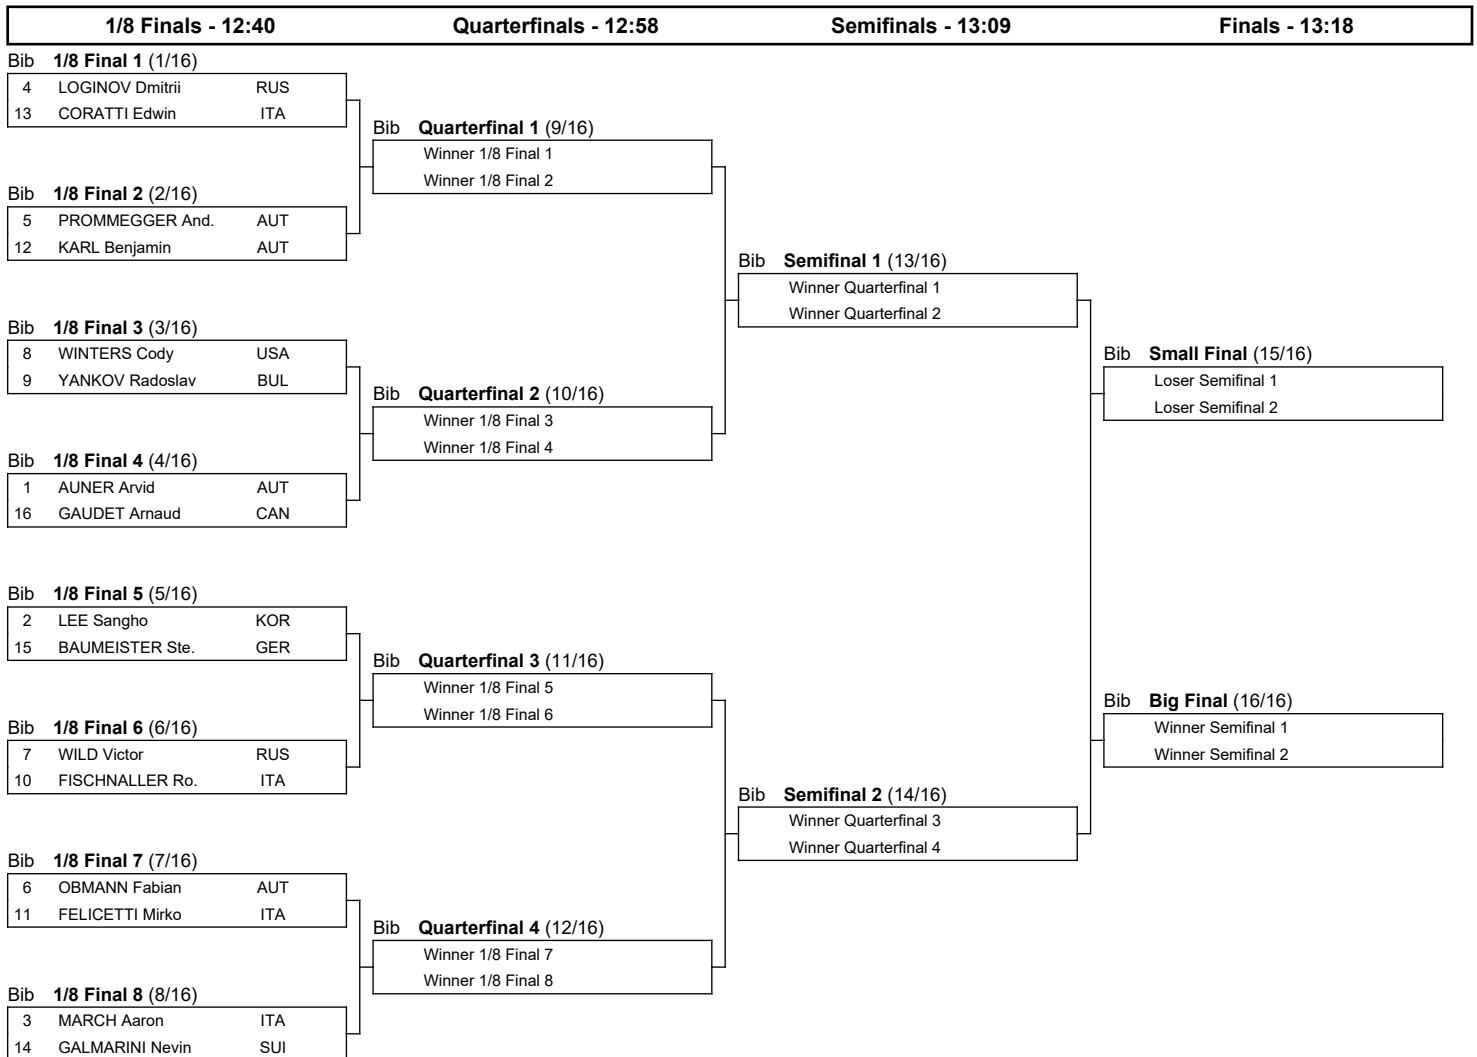

# FIS SNOWBOARD WORLD CUP 2022

## Bannoye (RUS)

Men's Parallel Slalom

SUN 12 DEC 2021

Start Time : 12:40

### BRACKETS

Progression system: The winner after one run advances to the next phase. The winners of the 1/8 Final heats qualify to the Quarterfinals. The winners of the Quarterfinals qualify to the Semifinals. The winners of the Semifinals qualify to the Big Final. The losers of the Semifinals qualify to the Small Final.