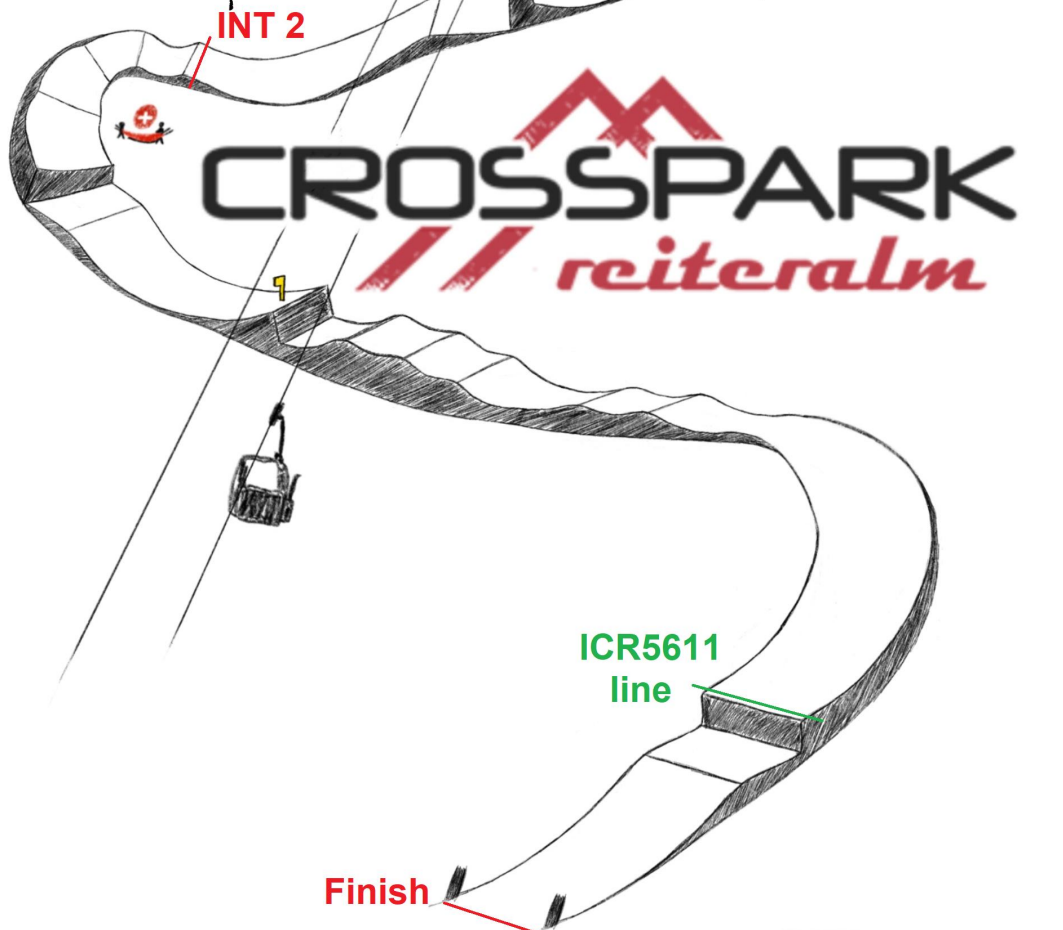

# Audi FIS Snowboard Cross WC

Start: 1700m  
Finish: 1490m  
Length: 1200m  
Vertical drop: 210m

ICR5611  
line